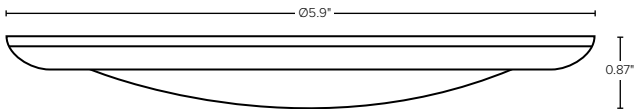

Ordering Guide:

ESL	TYPE	SIZE	WATTS	GENERATION	KELVIN	FINISH	BULK ¹
ESL	DSK (DSK) Disk Light	(ss) (4) 4 Inch (6) 6 Inch	(yy) (10W) 10 Watts (15W) 15 Watts	3 (3) 3rd Generation	(xx) (27) 2700K (30) 3000K (40) 4000K	(ff) (WH) White (BZ) Bronze*	(Blank) One DSK (CP) Contractor Pack

Dimensions:

4" Disk — 10 Watts

6" Disk — 15 Watts

Install Guide:

Standard Installation

Additional Installation Option (ESL-DSK-6-ACCS-3)*

*ESL-DSK-6-ACCS-3 Option sold separately