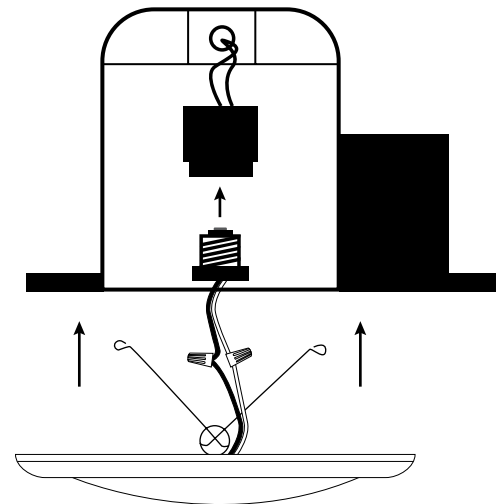

Dimensions:

4" Disk — 10 Watts

6" Disk — 15 Watts

Install Guide:

Standard Installation

Additional Installation Option (ESL-DSK-6-ACCS-3)*

*ESL-DSK-6-ACCS-3 Option sold separately