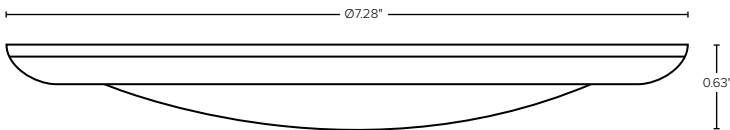

Ordering Guide:

ESL	TYPE	SIZE	WATTS	GENERATION	KELVIN	FINISH	BULK ¹
ESL	DSK (DSK) Disk Light	(ss) (4) 4 Inch (6) 6 Inch	(yy) (10W) 10 Watts (15W) 15 Watts	3 (3) 3rd Generation	(xx) (27) 2700K (30) 3000K (40) 4000K	(ff) (WH) White (BZ) Bronze*	(Blank) One DSK (CP) Contractor Pack

Dimensions:

4" Disk — 10 Watts

6" Disk — 15 Watts

Install Guide:

Standard Installation

Additional Installation Option (ESL-DSK-6-ACCS-3)*

*ESL-DSK-6-ACCS-3 Option sold separately