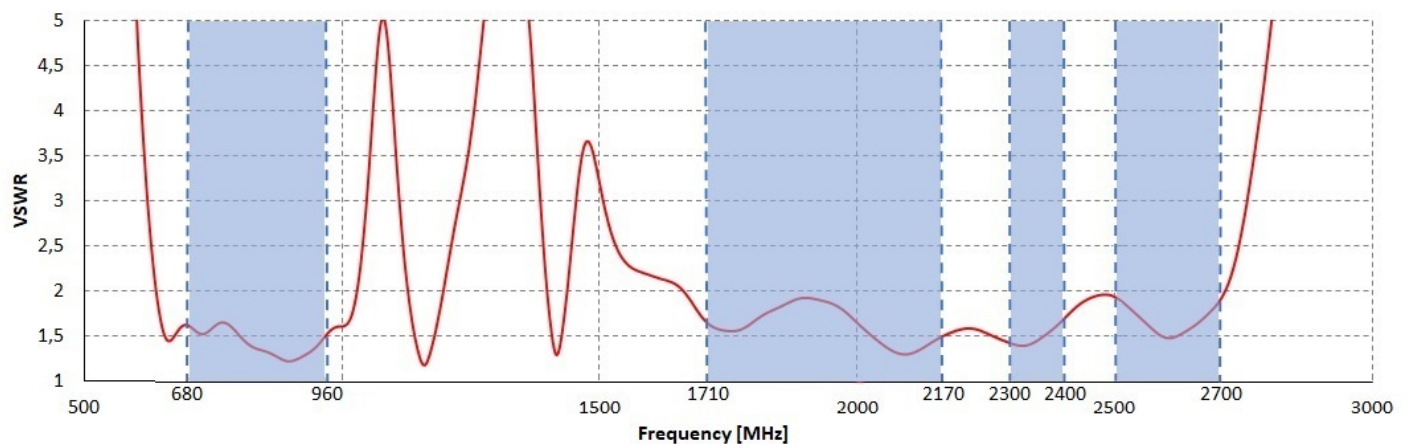

LTE SPECIFICATION

FREQUENCY	0.694-0.96 GHz 1.7 - 2.2 GHz 2.2 - 2.7 GHz
Supported LTE bands	1, 2, 3, 4, 5, 6, 7, 8, 9, 10, 12, 13, 14, 15, 16, 17, 18, 19, 20, 23, 25, 26, 27, 28, 29, 30, 33, 34, 35, 36, 37, 38, 39, 40, 41, 44, 53, 65, 66, 67, 68, 69, 70, 85
GAIN	0.694 - 0.96 GHz : 7 dBi 1.7 - 2.2 GHz : 7 dBi 2.2 - 2.7 GHz : 7 dBi
VSWR	<1.70, max <2.00
BEAMWIDTH	70°/70° ±15°
POLARIZATION	±45°
IMPEDANCE	50 Ω

MECHANICAL SPECIFICATION

MATERIALS	ABS, aluminum, Fiberglass, galvanized steel
INGRESS PROTECTION	IP67
DIMENSIONS	272 x 276 x 96 mm 10.71 x 10.87 x 3.78 inch
WEIGHT	1.8 kg 3.97 lbs
OPERATING TEMPERATURE	From -40°C to 75°C From -40°F to 167°F

VSWR