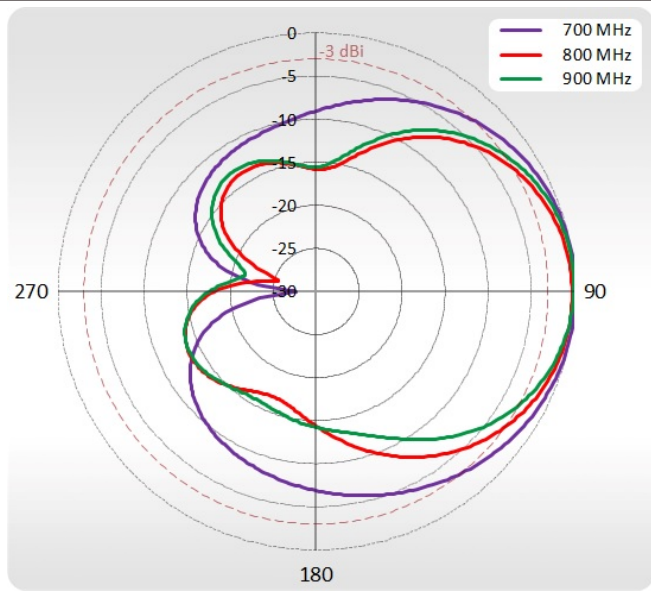

PLOTS

700-900 MHz Azimuth