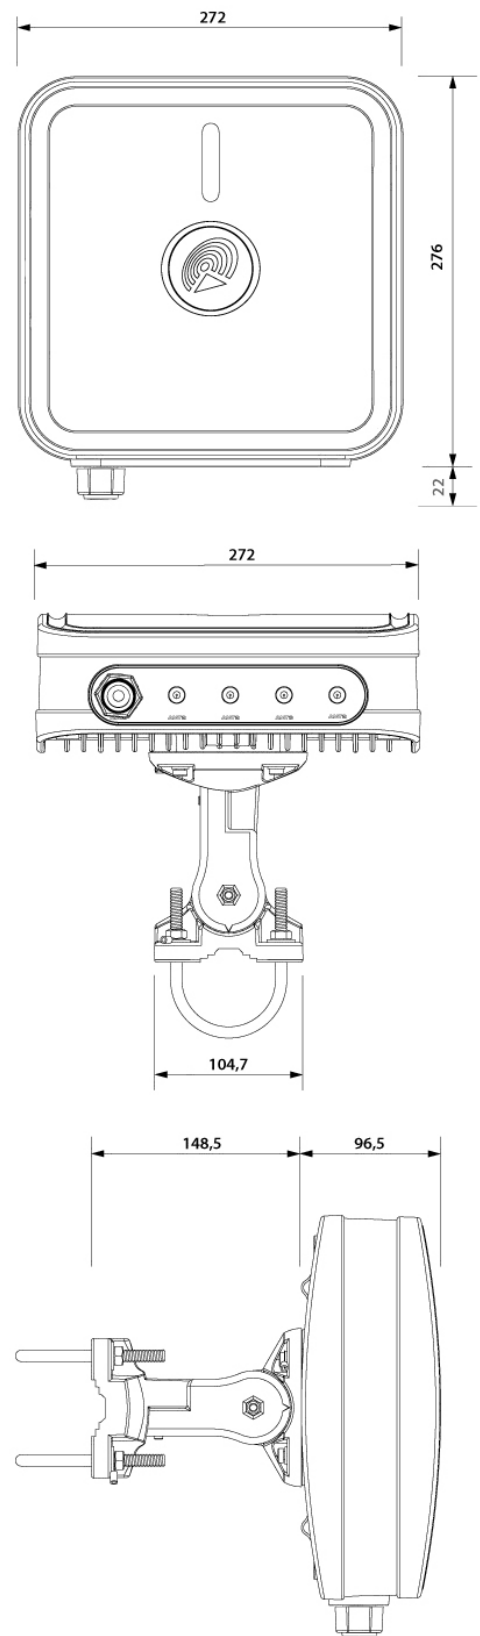

## MECHANICAL SPECIFICATION

MATERIALS	ABS, aluminum, Fiberglass, galvanized steel
INGRESS PROTECTION	IP67
DIMENSIONS	272 x 276 x 96 mm 10.71 x 10.87 x 3.78 inch
WEIGHT	1.8 kg 3.97 lbs
OPERATING TEMPERATURE	From -40°C to 75°C From -40°F to 167°F

## 2300-2700 MHz Elevation

## PHOTOS

## DIMENSIONS