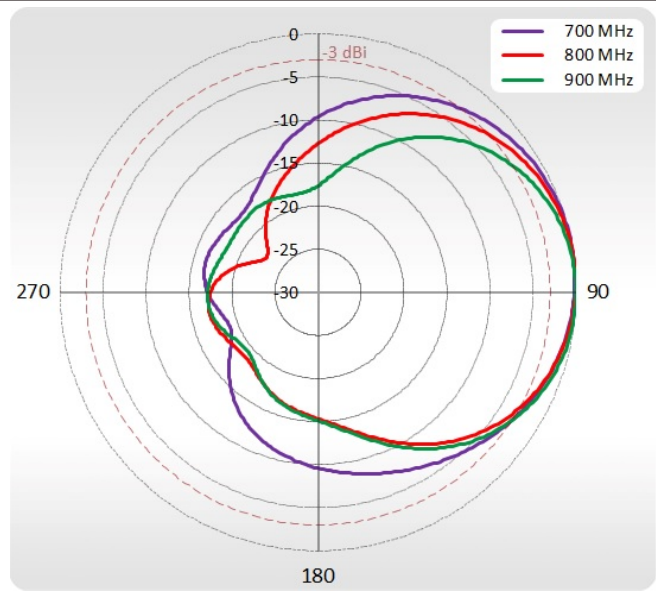

700-900 MHz Elevation