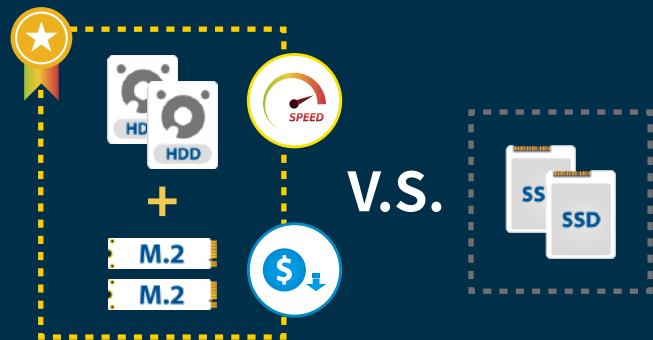

The all new Lockerstor series of NAS feature dual Intel 10-Gigabit Ethernet ports as well as dual Realtek 2.5-Gigabit Ethernet ports. With a managed switch that supports multiple speeds, take advantage of up to 20 gbps of speed with both 10-Gigabit ports or up to 5 gbps on both 2.5-Gigabit ports.

*Two Cat 6a and two Cat 5e cables included in box.

SSD Speeds for Hard Drive Prices - SSD Caching

The recently updated ADM features an updated Linux Kernel and additional performance enhancements. The Lockerstor series introduce M.2 PCIe NVMe SSD caching increasing performance.

1. Lockerstor NVMe SSD caching increases performance by up to 60%.
2. Lockerstor NVMe SSD caching is faster than if all bays were filled with SATA SSDs while remaining cheaper.

With dual 10-Gigabit Ethernet, bottlenecks on NVMe SSDs have been lifted, making the Lockerstor one of the fastest NAS devices ever.