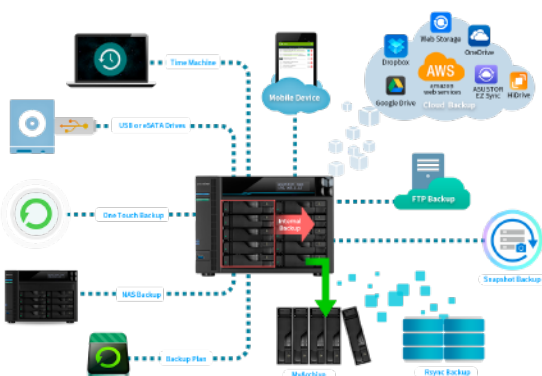

Protected From the Inside and Out

Protect your data from loss, damage and attacks with the Nimbustor 2 and 4. A Nimbustor is better protected by running the Linux-based ADM, employing a built-in firewall, ClamAV Antivirus, MyArchive and ADM's various backup tools help protect ransomware even better.

Access Control

- File/folder/app isolation
- 2-Step Verification
- Wake-on-LAN (WOL)
- Wake-on-WAN (WAN)

Wake Up From Anywhere

The Lockerstor 8 and 10 feature Wake on WAN technology. No specialized equipment or settings are needed to wake the NAS. Simply use ASUSTOR's wide variety of mobile apps, including but not limited to AiMaster, AiMusic, AiVideos and AiData to turn the NAS on or off remotely. Wake on WAN helps protect data by keeping the NAS powered off when not in use; thereby helping to prevent attacks, protects data integrity by remaining powered off during power failures and Wake on WAN also saves electricity, making for an even more efficient NAS.

Comprehensive Backup Solutions

ASUSTOR's comprehensive backup solution provides more than twelve backup options, including, but not limited to Amazon S3, Dropbox, Google Drive, and Onedrive. ASUSTOR Backup Plan for Windows as well as Time Machine for macOS provide easy backups for desktop and laptops while MyArchive removable hard drives provide long term storage. Btrfs is now supported and with Snapshot Center, can take snapshots of your information in the event of unintentional modification. Restore previous versions easily with Snapshot Center.

Network Recycle Bin

- Share folder-based
- Maintains original directory structure and file permission
- On-click restore
- Supports scheduled emptying
- Filtering rules
 - 1.File size
 - 2.File extension
- Deletion Settings
 - 1.File size
 - 2.File date