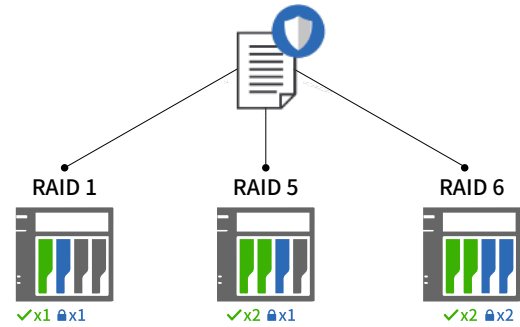

Data Protection Starts with ASUSTOR RAID

ASUSTOR understands that your data is priceless, therefore an ASUSTOR NAS provides different RAID options, giving your data various levels of protection from the moment it is first stored on the NAS. We recommend you plan your storage protection based on your NAS model and number of hard drives. Data protection has never been so simple.