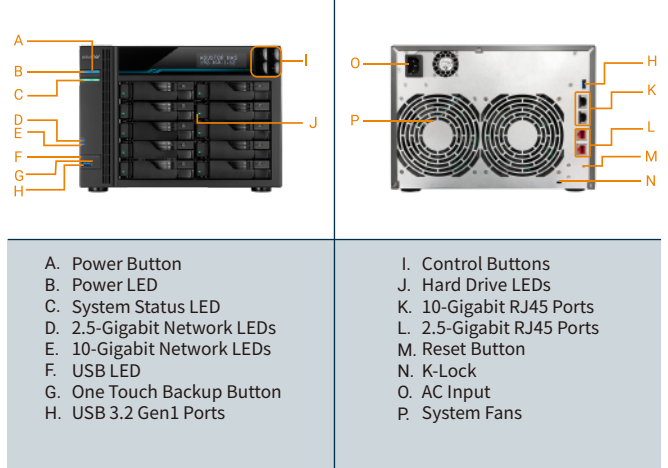

Hardware Specification

LOCKERSTOR 10 (AS6510T)

Processor	Intel ATOM C3538 2.1GHz Quad-Core Processor
Memory	8GB SO-DIMM DDR4 Expandable. max. 64GB, 32GB x2)
M.2 Drive Slots	2x M.2 PCIe(NvMe) or SATA3 supported M.2 2280, 2260 and 2242
Drive Bays	10x SATA3 6Gb/s; 3.5"/2.5" HDD/SSD
Network	10 Gigabit Ethernet x2; 2.5 Gigabit Ethernet x2
External Device Interface	2x USB 3.2 Gen 1 (1x Front ; 1x Rear)
Dimensions (HxWxD)	215.5(H) x 293(W) x 230(D) mm
Weight	6.4 (kg)/14.1 (lb)
Power	Internal Power Supply: 250W
Operation/Disk Hibernation/Sleep Mode(S3)	76.8W/41.1W/No Sleep Mode
Volume Type	Single, JBOD, RAID 0/1/5/6/10, RAID 1/5/6/10 + Hot Spare

A. Power Button B. Power LED C. System Status LED D. 2.5-Gigabit Network LEDs E. 10-Gigabit Network LEDs F. USB LED G. One Touch Backup Button H. USB 3.2 Gen1 Ports	I. Control Buttons J. Hard Drive LEDs K. 10-Gigabit RJ45 Ports L. 2.5-Gigabit RJ45 Ports M. Reset Button N. K-Lock O. AC Input P. System Fans

Software & Features

Operating System

- ADM 3.4 Onwards
- Supports Online Firmware Updates

Supported OS

- Windows XP, Vista, 7, 8, 10, Server 2003, Server 2008, Server 2012
- Mac OS X 10.6 and up
- UNIX, Linux, and BSD

Access Control

- Maximum Number of Users: 4096
- Maximum Number of Groups: 512
- Maximum Number of Shared Folders: 512
- Maximum Number of Concurrent Connections: 512
- Supports Windows Active Directory
- Supports Windows Active Directory / LDAP

File Explorer

- Web-based File Management
- ISO File Mounting
- Share Links
- Task Monitor
- Browse Files on Local PC
- Thumbnail Previews
- Data Access via External Optical Drive
- Supports video playback

System Administration

- Log Type:
  - System Log, Connection Log, File Access Log
- Real-time Online User Monitor
- Real-time System Monitor
- User Quota
- Virtual Drive (ISO Mounting, Maximum 16)
- UPS Support

Storage Management

- Support Multiple Volumes with Spare Disks
- Volume Type: Single disk, JBOD, RAID 0, RAID 1, RAID 5, RAID 6, RAID 10
- Support for Online RAID Level Migration

Disk Management

- Scheduled Bad Block Scans
- Scheduled S.M.A.R.T Scans

External Devices

- Supports USB External Storage Devices
- USB Wi-Fi Dongle Support
- Bluetooth Dongle/Speaker Support
- USB Printer Support
- USB DAC/IR Receiver/Keyboard/Mouse Support
- USB CD ROM Drives/DVD ROM Drives/BD-ROM Drives

Energy Control

- Configurable Disk Hibernation and Sleep Mode Wait Time
- Configurable Time Period for Sleep Mode Activation
- Automatic Sleep

Supported Browsers

- Internet Explorer 11 Onwards, Firefox, Chrome, Safari, Microsoft Edge

Network

- TCP/IP (IPv4 & IPv6)
- Link Aggregation: Supports 802.3ad and Six Other Modes for Load Balancing and/or Network Failover
- Jumbo Frame (MTU)
- VLAN
- EZ Connect
- Wireless Network
- DDNS/EZ-Router
- Supports Wake-on-LAN (WOL)
  - Only supported on 2.5 GbE port
- Supports Wake-on-WAN (WOW)
  - Only supported on 2.5 GbE port

Network Protocols

- CIFS / SMB, SMB 2.0 / 3.0, AFP, NFS, FTP (Unicode Supported), TFTP, WebDAV, Rsync, SSH, SFTP, iSCSI/IP-SAN, HTTP, HTTPS, Proxy, SNMP, Syslog

Security

- AES 256-Bit Encryption
- Firewall: Prevent Unauthorized Access
- Alert Notifications: E-mail, SMS
- Encrypted Connections: HTTPS, FTP over SSL/TLS, SSH, SFTP, Rsync over SSH
- Built-in Hardware Encryption Engine: AS10/31/32/61/62/63/64/70/ Nimbustor/Lockerstor(AS65) series

Backup Solutions

- Rsync (Remote Sync) Backup · Cloud Backup
- FTP Backup · External Backup
- One Touch Backup · EZ Sync

EZ Sync Manager