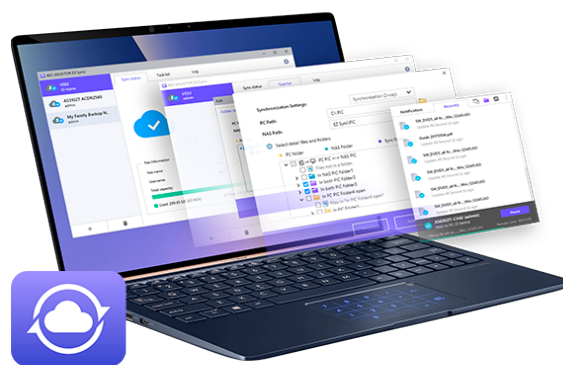

Snapshot Center

Snapshot Center is a new feature for ASUSTOR NAS devices to utilize Btrfs and iSCSI volumes to take snapshots of the information inside a NAS. Snapshot Center supports up to 256 snapshots of a volume and can be done every five minutes, creating a backup that can be restored easily if data is damaged or lost.

Portainer – Easy Docker Deployments

Even more possibilities for ADM with Portainer for Docker images. With thousands of images, Portainer can download and deploy more types of programs than ever before. Portainer is incredibly user friendly and employs a graphical interface to make Docker images easier to deploy than ever.

ASUSTOR EZ Sync

1. All new UI. Simpler and easier to operate. View NAS information quickly.
2. More complete settings - offering detailed folder lists. Easily select folders and files not in a folder.
3. Notifications for abnormal status
4. Support 2-step verification increase account safety.
5. Improve NAS connecting and file sync system stability for better user experience.