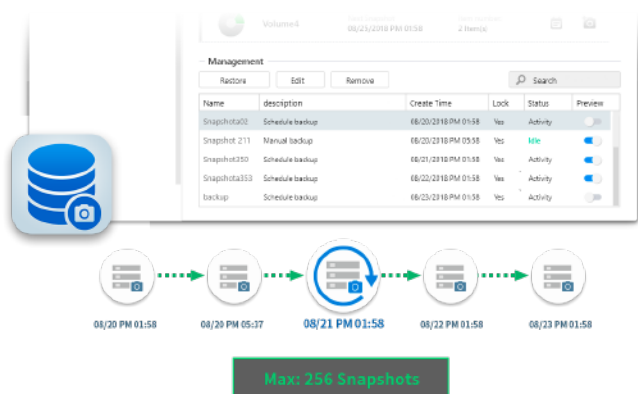

4096

Accounts

512

Groups

512

Shared Folders

512

Concurrent Connections

Snapshot Center

Snapshot Center is a new feature for ASUSTOR NAS devices to utilize Btrfs and iSCSI volumes to take snapshots of the information inside a NAS. Snapshot Center supports up to 256 snapshots of a volume and can be done every five minutes, creating a backup that can be restored easily if data is damaged or lost.