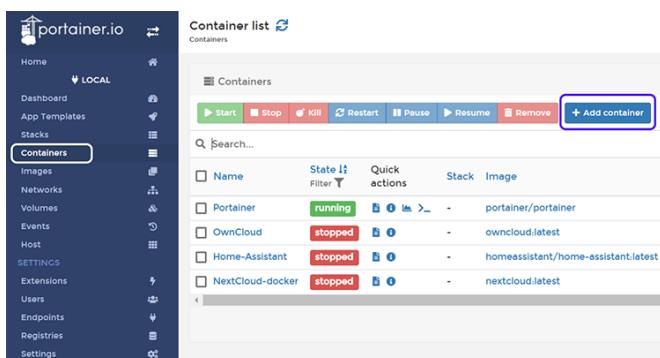

Portainer – Easy Docker Deployments

Even more possibilities for ADM with Portainer for Docker images. With thousands of images, Portainer can download and deploy more types of programs than ever before. Portainer is incredibly user friendly and employs a graphical interface to make Docker images easier to deploy than ever.