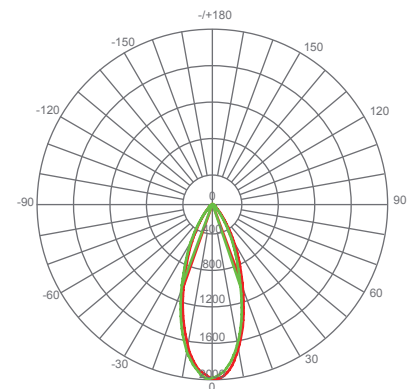

Product Photometric Data

Euri Lighting | A Division of IRTRONIX Inc.

20900 Normandie Avenue Bldg. B, Torrance, CA 90502 | Tel: 310.787.1100 | Fax: 310.787.1166 | www.eurilighting.com
©2020 Euri Lighting. All Rights Reserved