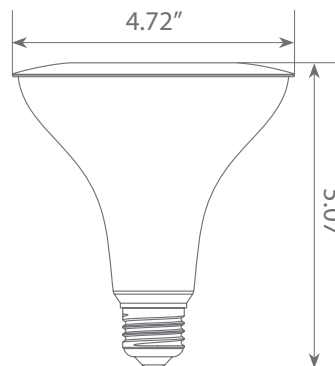

Product Dimensions