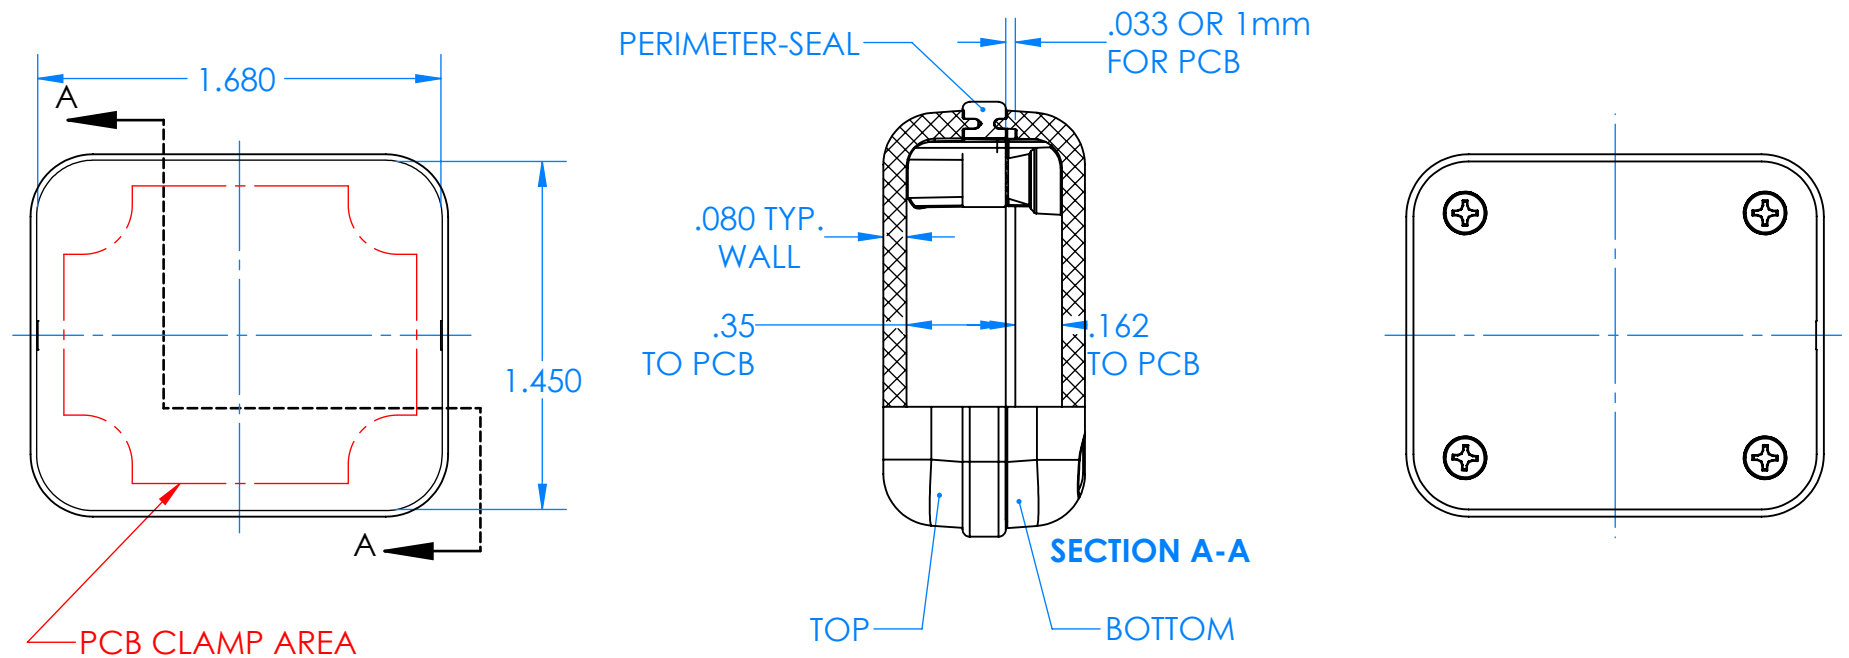

SERPAC CX24A-YY-A-ZZ

Electronic Enclosures

Enclosure color (YY)
 Top-Bottom combinations available
 BK=black
 CL=clear
 TRGY=translucent gray
 TRRD=translucent red

Seal color (ZZ)
 BK=black
 BL=blue
 GM=gunmetal
 NG=neon green
 NO=neon orange
 OR=orange
 YL=yellow
 WH=white

PN	Description
5512A.YY	(1) BW 2B Top,YY
5513A.YY	(1) BW 2B Bottom,YY
5521A.ZZ	(1) CX2 Perimeter Seal, ZZ
6002	(4) #2 X 3/8" PH HD screw TORQUE 35-60 in-oz

Watertight enclosure meets or exceeds:
 IP67
 NEMA 4X, 12, 13