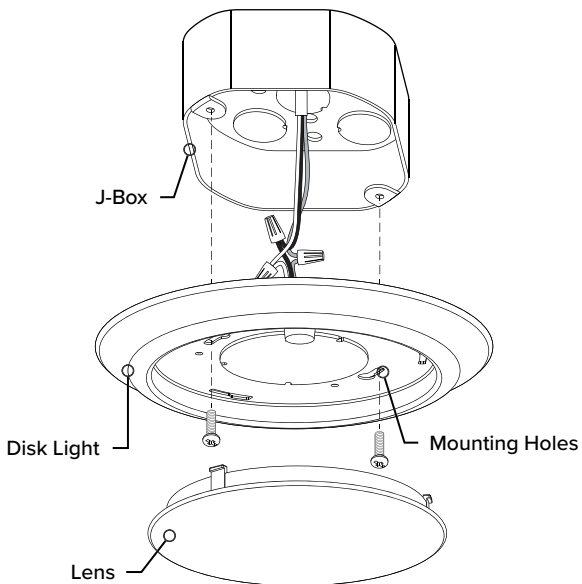

### FIELD INSTALLED ACCESSORIES

ESL-DSK-6-ACCS-3

Recessed Installation Accessories

**Catalog Data:**

ITEM#	WATTS	KELVIN	LUMENS	EFFICACY (lm/W)	CRI	ENERGY STAR LISTED
ESL-DSK-4-10W-327	10W	2700K	650	65	90+	✓
ESL-DSK-4-10W-330	10W	3000K	650	65	90+	✓
ESL-DSK-4-10W-340	10W	4000K	650	65	90+	✓
ESL-DSK-6-15W-327	15W	2700K	1,050	70	90+	✓
ESL-DSK-6-15W-330	15W	3000K	1,100	73	90+	✓
ESL-DSK-6-15W-340	15W	4000K	1,150	77	90+	✓

**Dimensions:**

4" Disk — 10 Watts

6" Disk — 15 Watts

**Install Guide:**

**Standard Installation**

**Additional Installation Option (ESL-DSK-6-ACCS-3)\***

\*ESL-DSK-6-ACCS-3 Option sold separately