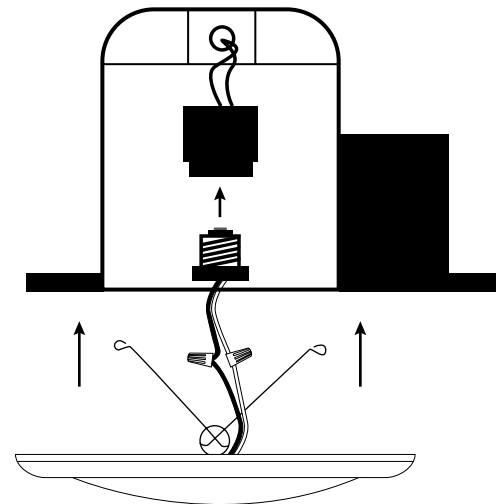

### FIELD INSTALLED ACCESSORIES

ESL-DSK-6-ACCS-3

Recessed Installation Accessories

**Catalog Data:**

ITEM#	WATTS	KELVIN	LUMENS	EFFICACY (lm/W)	CRI	ENERGY STAR LISTED
ESL-DSK-4-10W-327	10W	2700K	650	65	90+	✓
ESL-DSK-4-10W-330	10W	3000K	650	65	90+	✓
ESL-DSK-4-10W-340	10W	4000K	650	65	90+	✓
ESL-DSK-6-15W-327	15W	2700K	1,050	70	90+	✓
ESL-DSK-6-15W-330	15W	3000K	1,100	73	90+	✓
ESL-DSK-6-15W-340	15W	4000K	1,150	77	90+	✓

**Dimensions:**

4" Disk — 10 Watts

6" Disk — 15 Watts

**Install Guide:**

**Standard Installation**

**Additional Installation Option (ESL-DSK-6-ACCS-3)\***

\*ESL-DSK-6-ACCS-3 Option sold separately