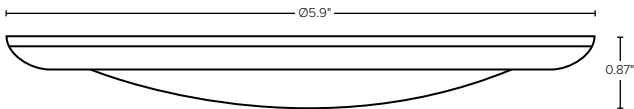

### FIELD INSTALLED ACCESSORIES

ESL-DSK-6-ACCS-3

Recessed Installation Accessories

**Catalog Data:**

ITEM#	WATTS	KELVIN	LUMENS	EFFICACY (lm/W)	CRI	ENERGY STAR LISTED
ESL-DSK-4-10W-327	10W	2700K	650	65	90+	✓
ESL-DSK-4-10W-330	10W	3000K	650	65	90+	✓
ESL-DSK-4-10W-340	10W	4000K	650	65	90+	✓
ESL-DSK-6-15W-327	15W	2700K	1,050	70	90+	✓
ESL-DSK-6-15W-330	15W	3000K	1,100	73	90+	✓
ESL-DSK-6-15W-340	15W	4000K	1,150	77	90+	✓

**Dimensions:**

4" Disk — 10 Watts

6" Disk — 15 Watts

**Install Guide:**

**Standard Installation**

**Additional Installation Option (ESL-DSK-6-ACCS-3)\***

\*ESL-DSK-6-ACCS-3 Option sold separately