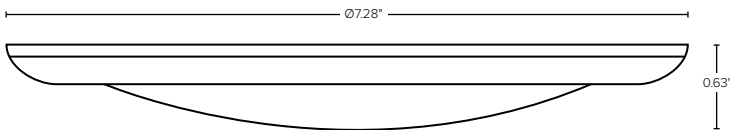

**Dimensions:**

4" Disk — 10 Watts

6" Disk — 15 Watts

**Install Guide:**

**Standard Installation**

**Additional Installation Option (ESL-DSK-6-ACCS-3)\***

\*ESL-DSK-6-ACCS-3 Option sold separately