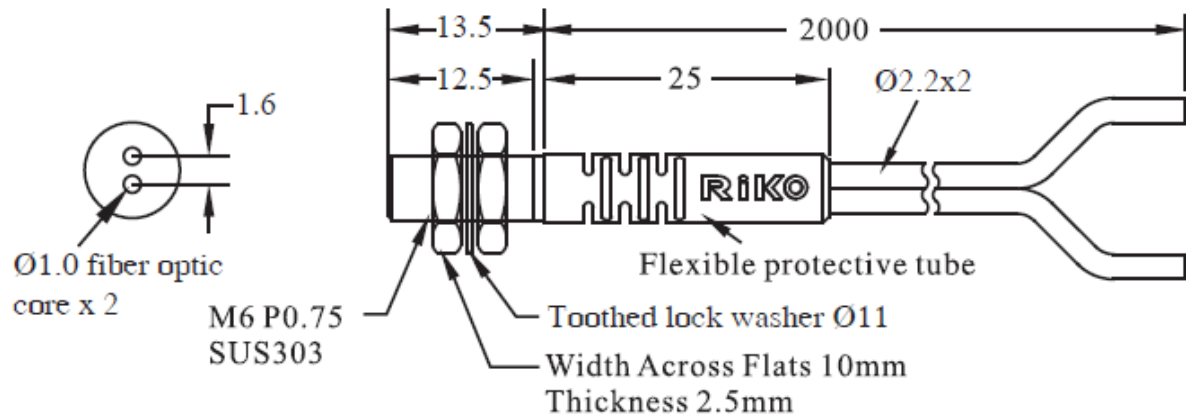

Product Code: **PR-620-B1** Do you need help? **+1 248 728 4152** (tel:+1 248 728 4152)

♥ Add to wishlist

Description

Reviews (0)

Fiber Type: Standard

PR-620-B1

Free cut

- *Fiber T
- *Sensing 180mm
- *Operate
- *Minimum
- *Fiber d