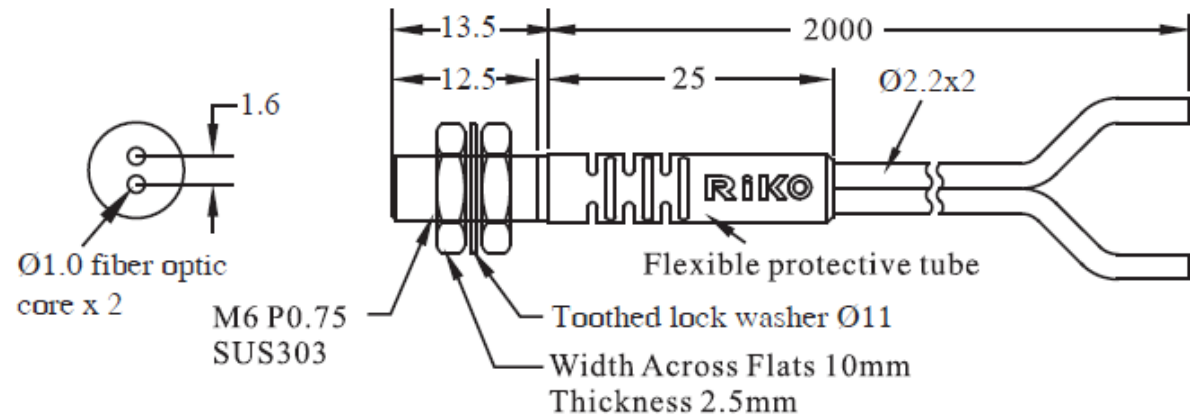

RiKO (<https://www.isacstore.us/products/riko>) Reflective fiber PR-620-B1

PR-620-B1
Free cut

- *Fiber T
- *Sensing 180mm
- *Operate
- *Minimum
- *Fiber d

We use cookies to help create a great online experience.