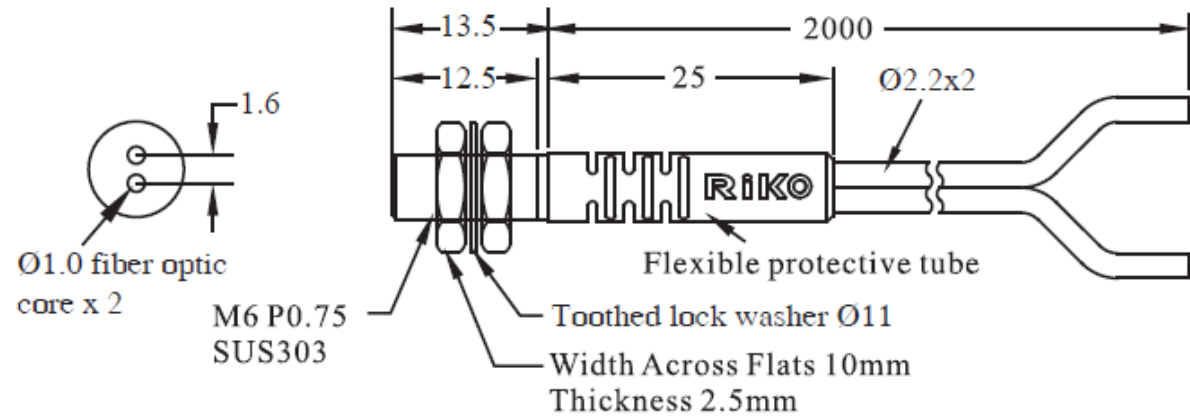

(<https://www.isacstore.us/sensors/flow-switch-flu4sk-s-1-1-v-c-yy-a-s-0-r-4-s.html>)

Inductive sensor IPS8-S2NO45-A2P

Pressure transmitter Precont PU4SK S 1

Flow switch Flu4SK S 1

PR-620-B1

Free cut

- *Fiber T
- *Sensing 180mm
- *Operate
- *Minimum
- *Fiber d