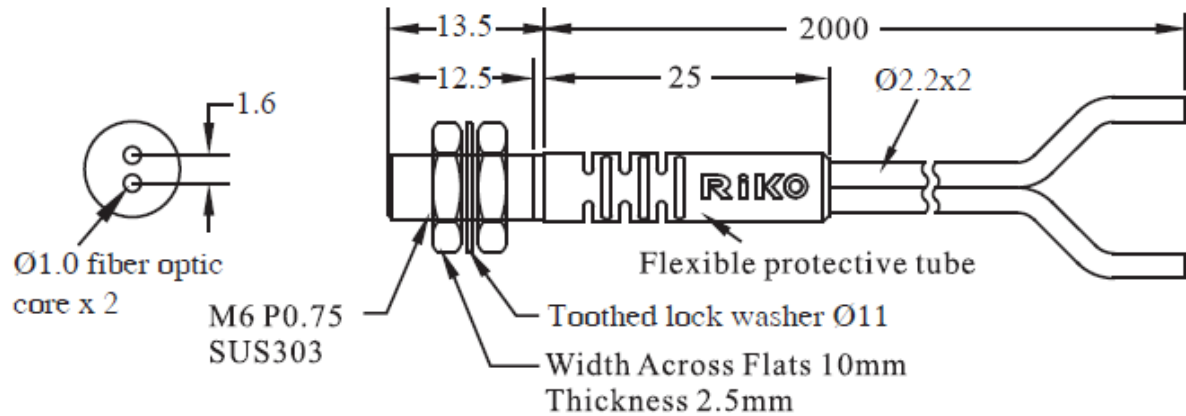

USA

PR-620-B1
Free cut

- *Fiber T
- *Sensing
- 180mm
- *Operate
- *Minimum
- *Fiber d

We use cookies to help create a great online experience.

By continuing to use our website you accept that cookies may be stored on your device. It's standard stuff, but if you'd like to know more click [Cookies policy](#).