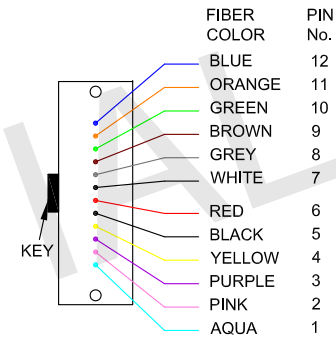

FIBER MAPPING		
KEY UP	KEY UP	
A	B	
1	BLUE	12
2	ORANGE	11
3	GREEN	10
4	BROWN	9
5	GREY	8
6	WHITE	7
7	RED	6
8	BLACK	5
9	YELLOW	4
10	PURPLE	3
11	PINK	2
12	AQUA	1

CABLE LABEL (24mm)

## SPECIFICATION:

- CONNECTOR A : 12F ELITE MPO/PC FEMALE
- CONNECTOR B : 12F ELITE MPO/PC FEMALE
- CABLE TYPE : 12 STRANDS CABLE, MM 50/125(OM4),  
ROUND 3.0mm LSZH JACKET.
- JACKET COLOR : MAGENTA
- WAVELENGTH : 850nm
- INSERTION LOSS : ≤0.35dB

Part Number: C50-8120-xxM  
Description: w-Ignite™ Fiber Cable, 12F Elite MPO Female-Female,  
Polarity B, OM4 3mm 12F Magenta LSZH Jacket, xx Meter.